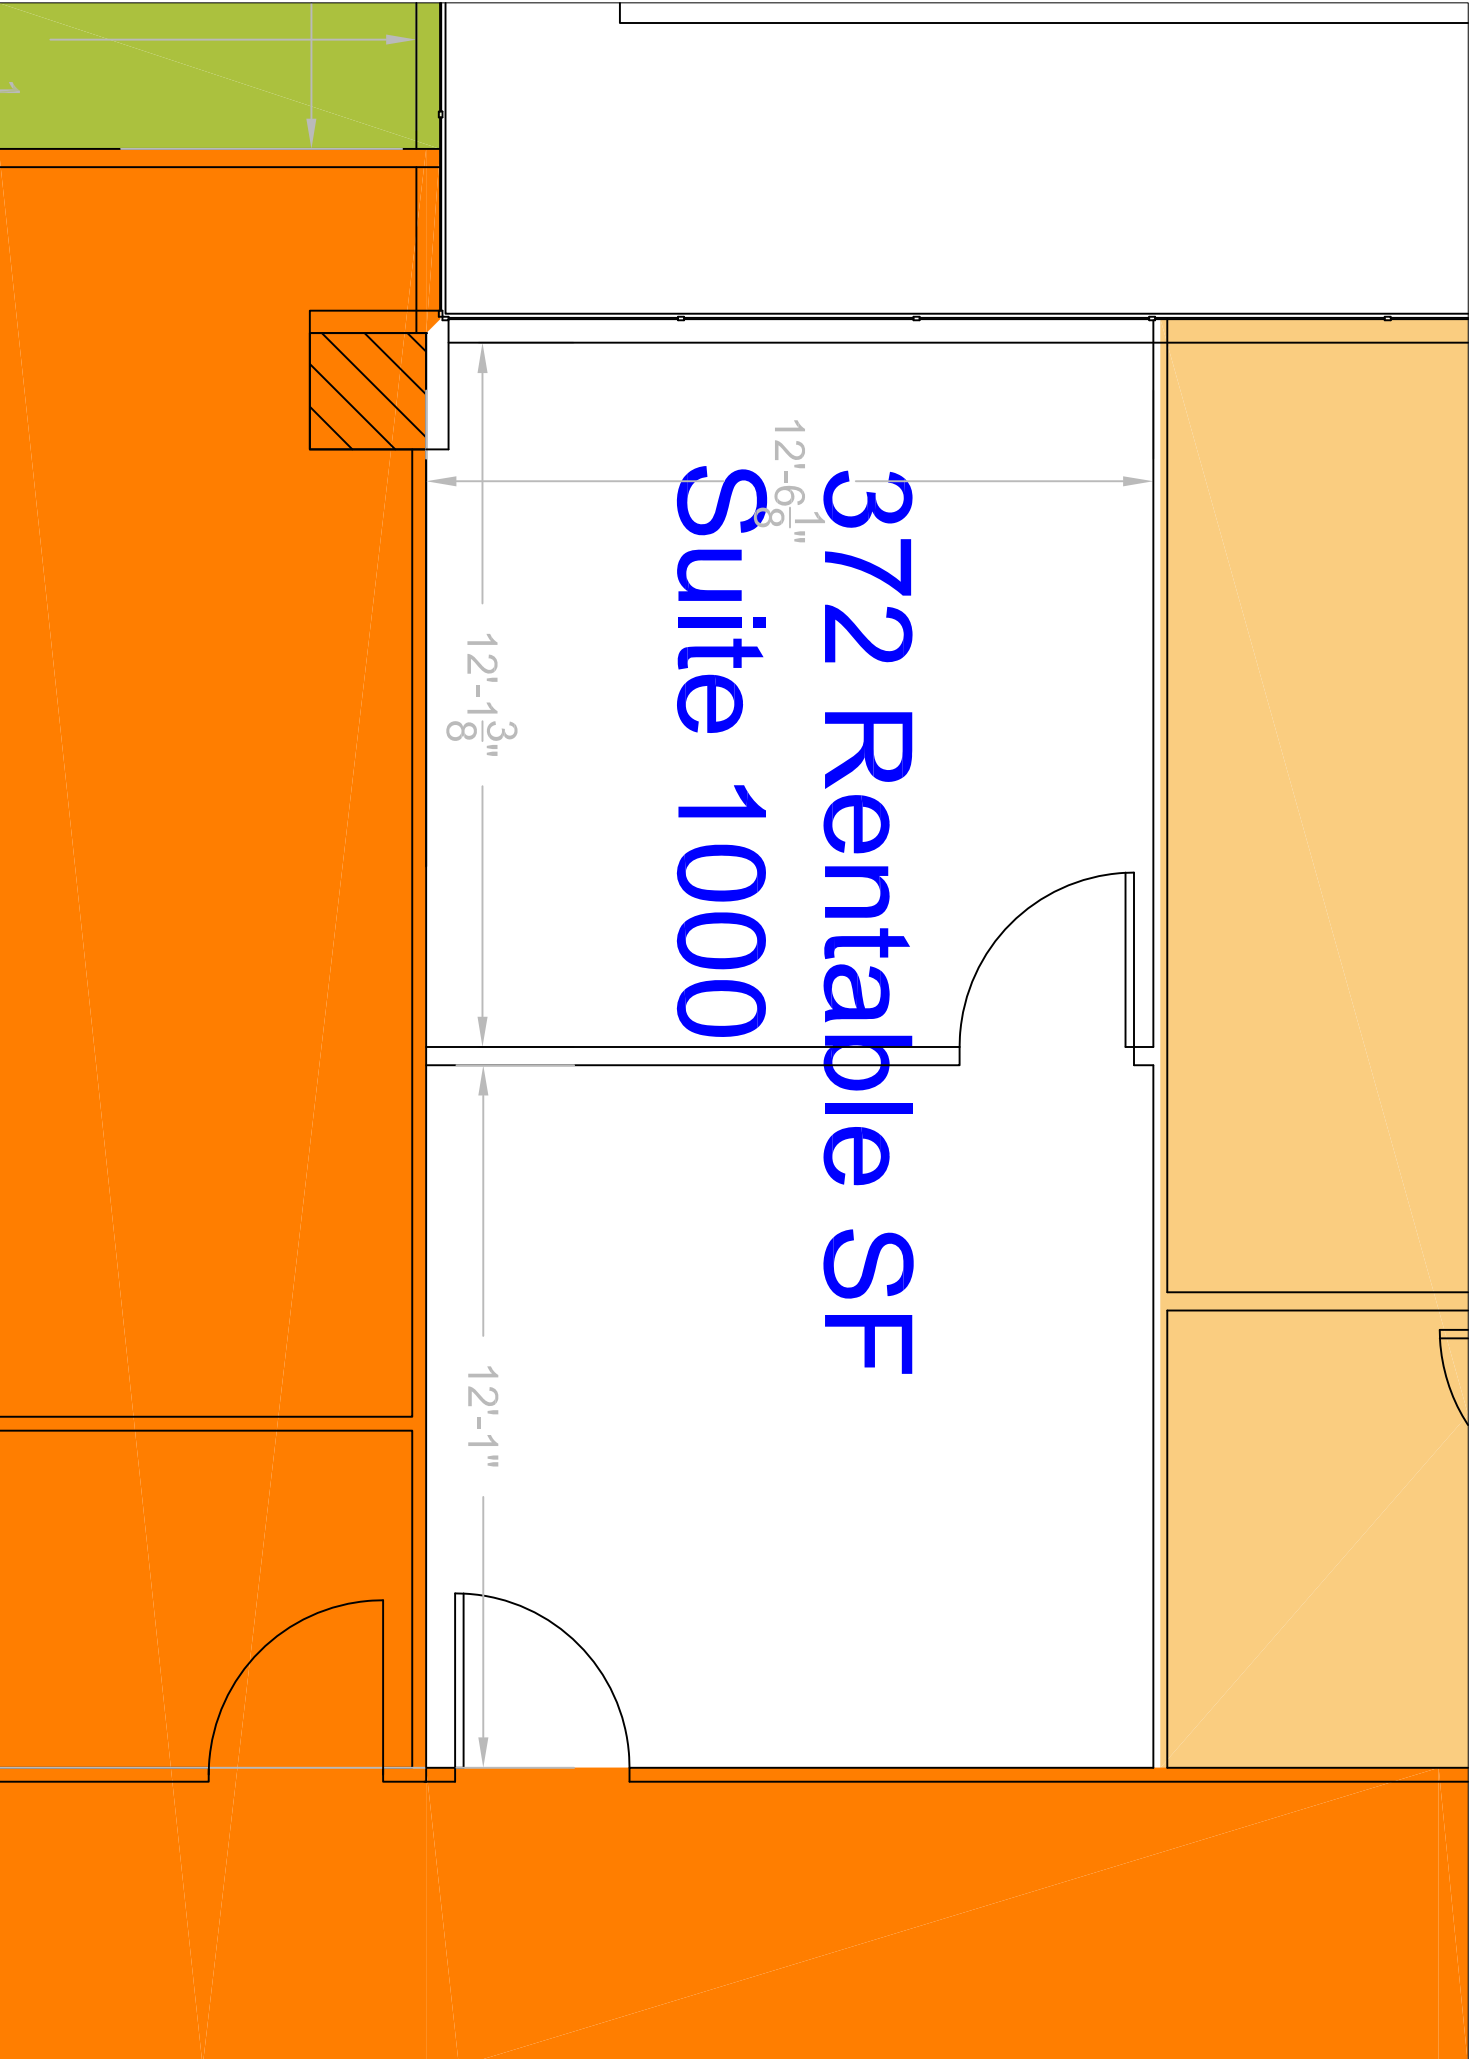

# 372 Rentable SF Suite 1000

*Owner:*  
**Lamesa Properties, Limited**  
3701 Kirby Drive, Suite 1030  
Houston, Texas 77098

**Suite 1000**  
3701 Kirby Drive, Houston, Texas 77098

*Level:*  
**Tenth Floor**